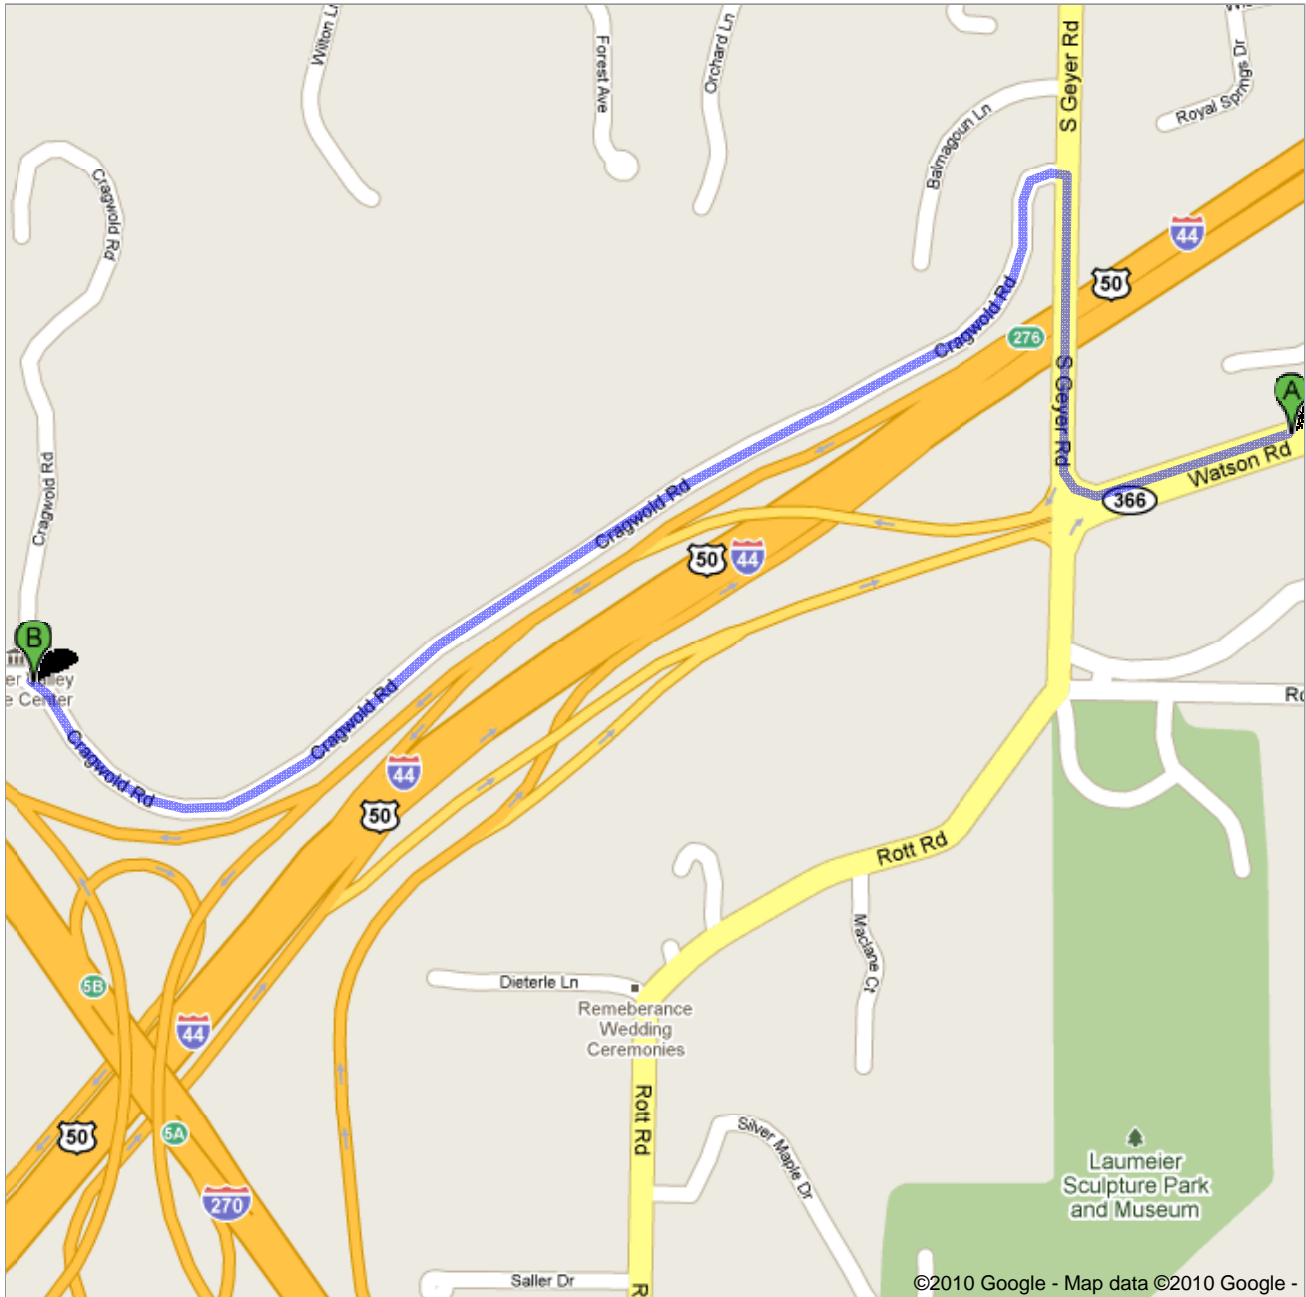

Directions to State of Missouri: Powder Valley Conservation Nature Center
11715 Cragwold Rd, St Louis, MO 63122-7000 - (314) 301-1500
1.2 mi – about 3 mins

Save trees. Go green!
Download Google Maps on your phone at google.com/gmm

 **Concordia University**
10825 Watson Rd # 200, St Louis, MO 63127-1031 - (314) 984-8840

1. Head **west** on **Watson Rd** go 0.1 mi
total 0.1 mi

 2. Take the 1st **right** onto **S Geyer Rd** go 0.2 mi
total 0.3 mi

 3. Turn **left** at **Cragwold Rd** go 0.8 mi
total 1.2 mi
Destination will be on the right
About 2 mins

 **State of Missouri: Powder Valley Conservation Nature Center**
11715 Cragwold Rd, St Louis, MO 63122-7000 - (314) 301-1500

These directions are for planning purposes only. You may find that construction projects, traffic, weather, or other events may cause conditions to differ from the map results, and you should plan your route accordingly. You must obey all signs or notices regarding your route.